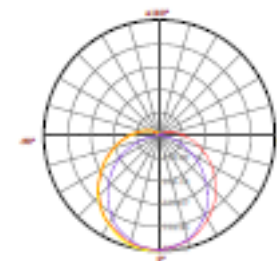

LVK 150cm Tubes:

101379

101370

101375

S21 LED Leuchten

LED Röhren

SYNERGY 21

*Synergy21 LED Tube
BS-Serie*